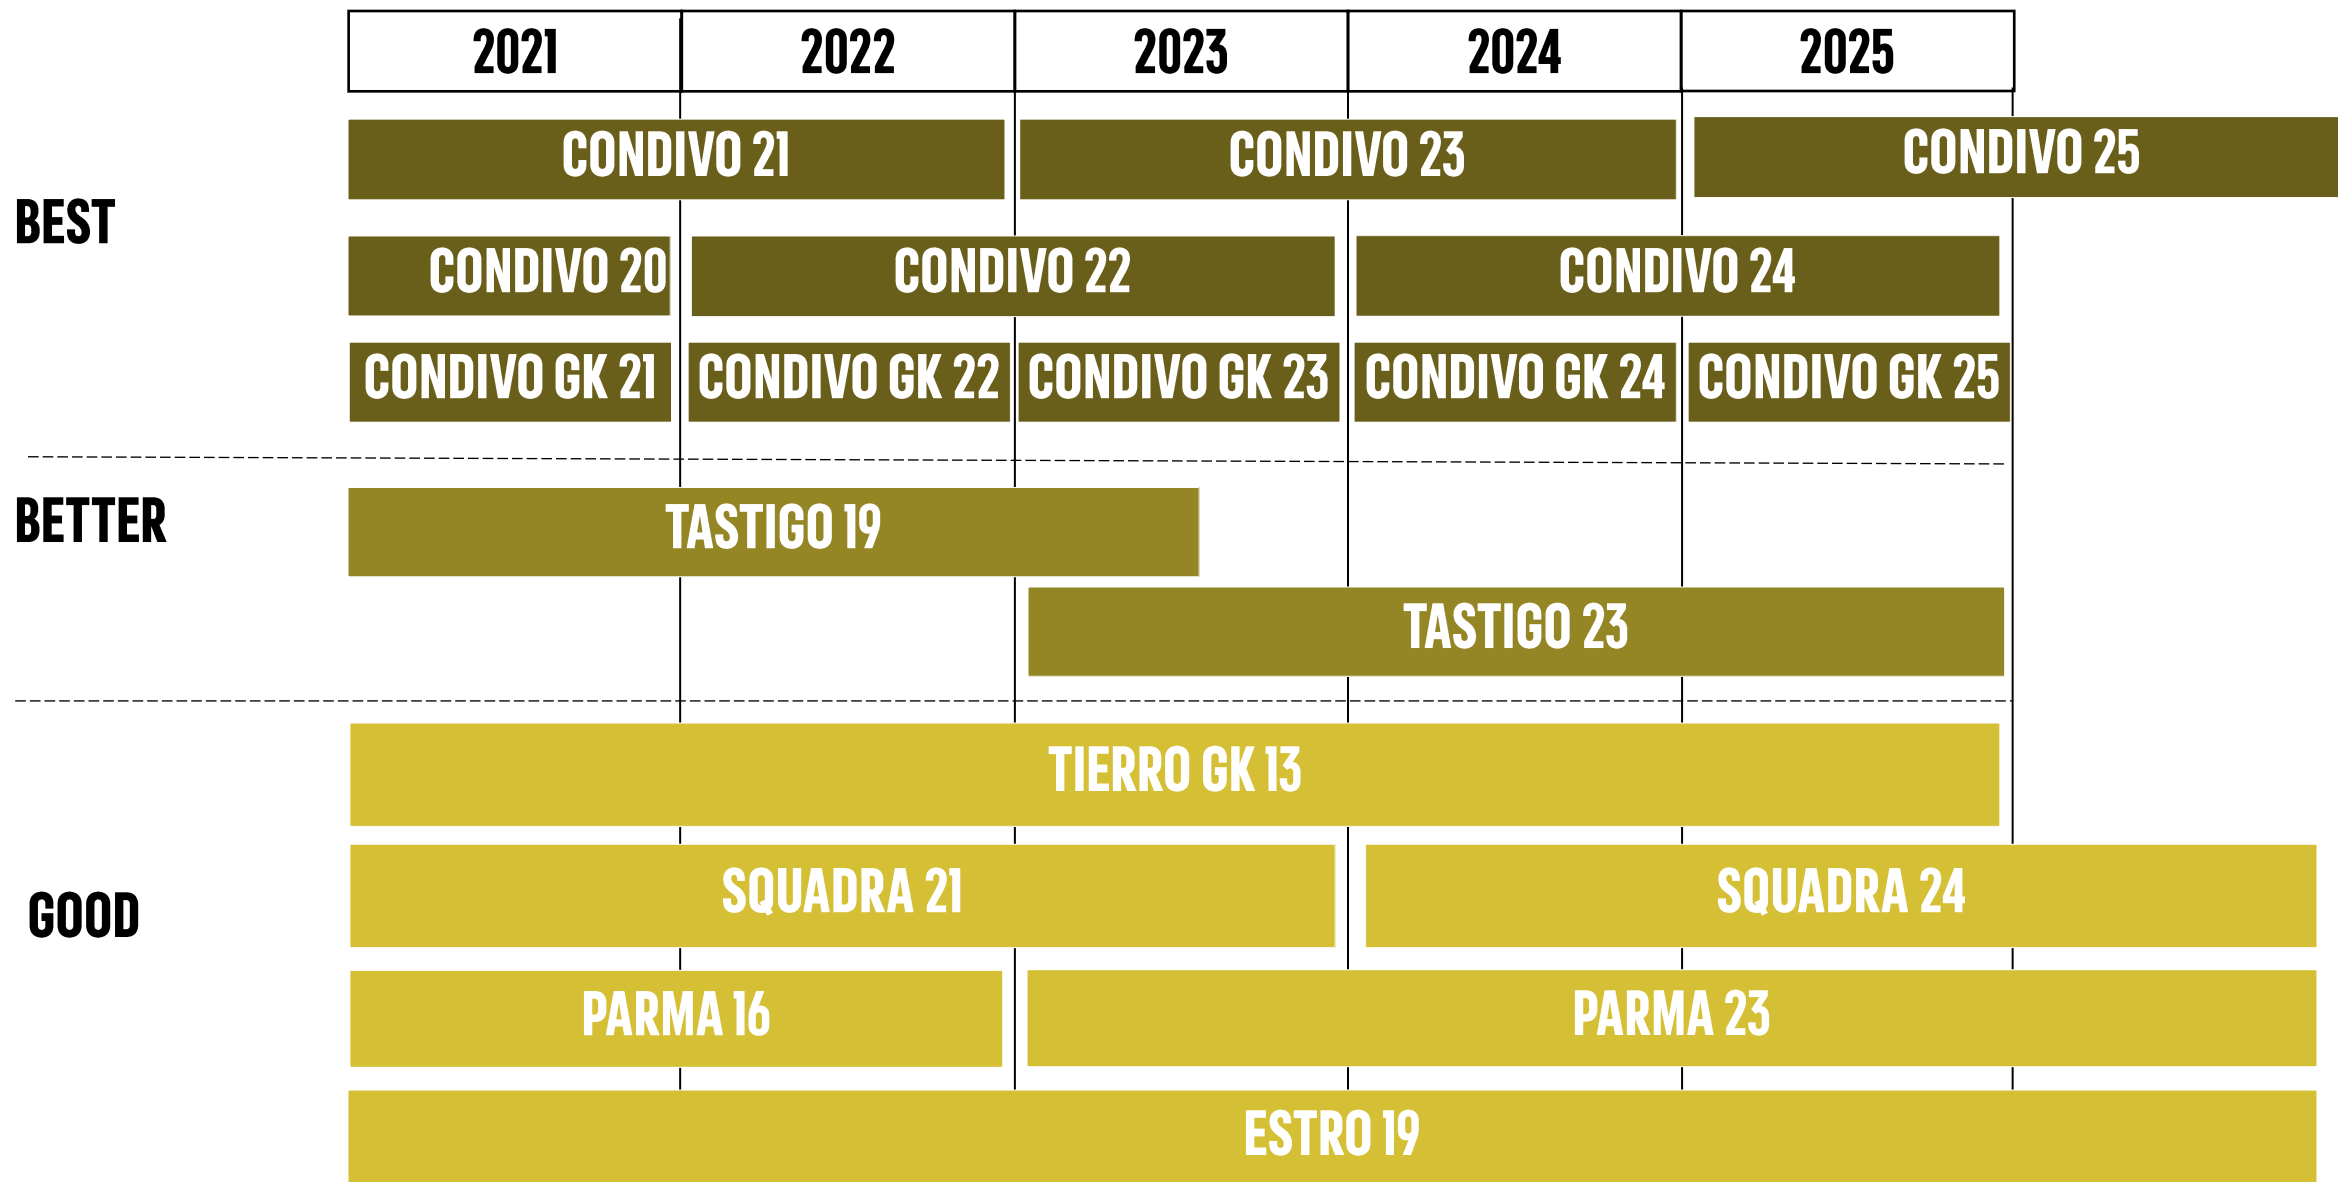

LIFECYCLES - INLINE MATCH SHORTS