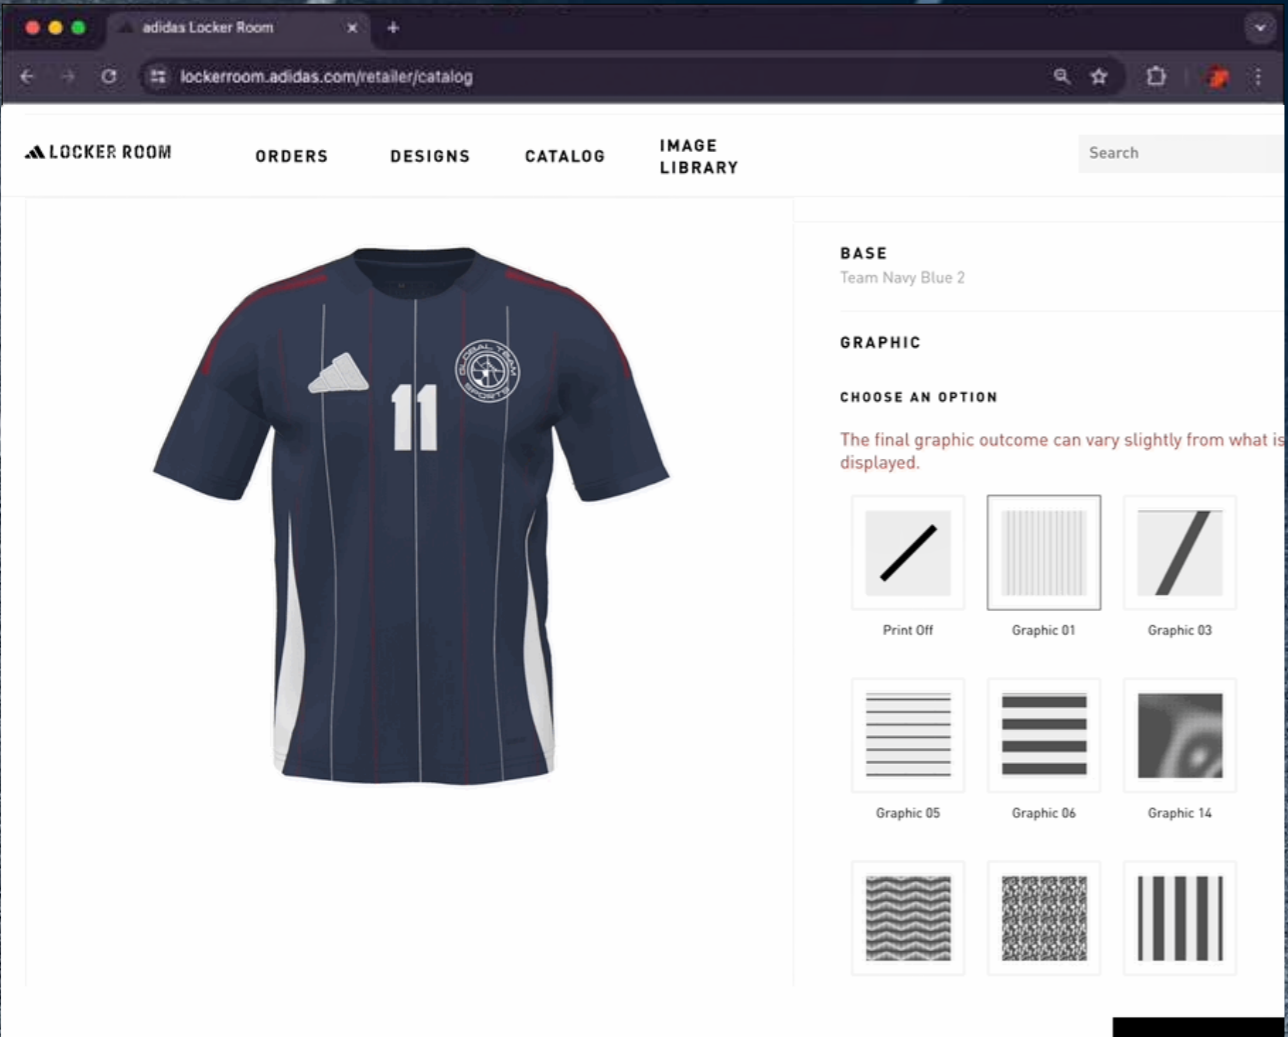

CHOOSE FROM MULTIPLE STYLES, GRAPHICS AND COLOURWAYS TO MAKE YOUR TEAM STAND OUT

FIELD OF PLAY

Locker Room offers customisable uniforms and athletic wear for Men, Women and Youth sizes across Tennis, Running, Basketball, Volleyball, Soccer, Court Sports, and Training. Locker Room even provides the Entrada range, dedicated to coaches, trainers, and fans who want to represent on and off the field.

FAST-TRACK DELIVERY WITH LOW MINIMUM QUANTITY

Get started with as few as 5 units per order. Lead times starting at just 45 days ensure your team is geared up for game time.

THE PREMIER PLATFORM

Discover Locker Room's new Share feature, where you can create your own uniform without requiring retailer support. What's next? We're bringing the customization power of the Locker Room to our public facing site, coming soon.