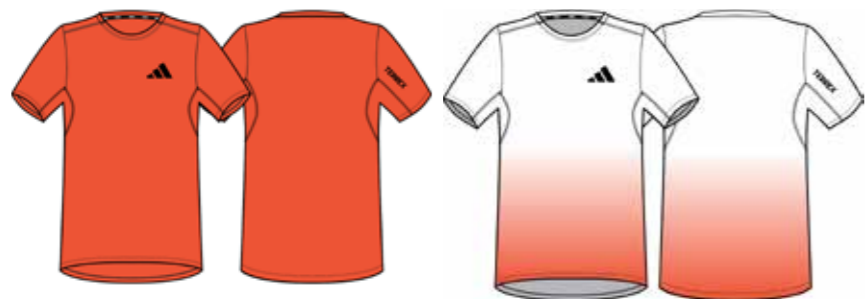

ARTICLE: KV0472,
KV0929
MSRP: €30
FIT: REGULAR

MATERIAL: CLIMACOOOL

ADDITIONAL ADD-ONS MAY INCREASE MSRP. MSRP IS SUBJECT TO CHANGE.

OUTDOOR

LOCKER ROOM 2026

LOCKER ROOM 2026

TRAIL RUN

MEN